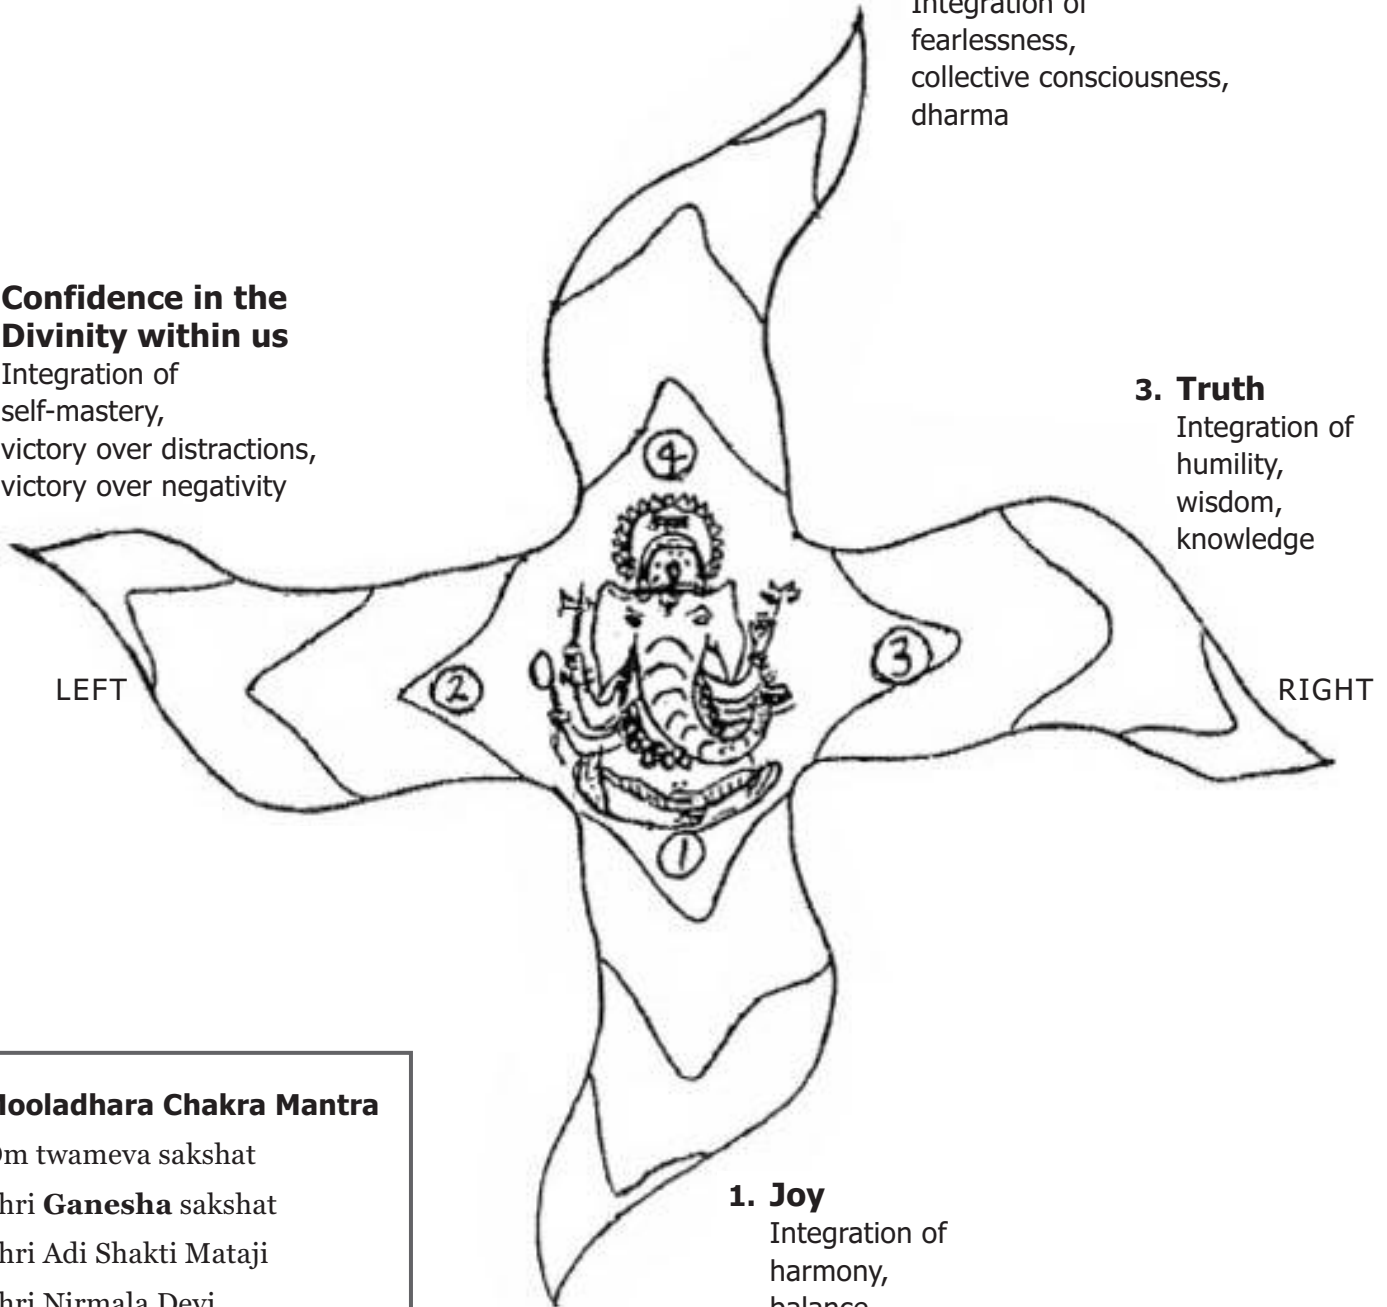

The Four Petals of the Mooladhara Chakra

The root of the support of the universe

Located in the pelvic plexus

4. Righteousness

Integration of
fearlessness,
collective consciousness,
dharma

3. Truth

Integration of
humility,
wisdom,
knowledge

2. Confidence in the Divinity within us

Integration of
self-mastery,
victory over distractions,
victory over negativity

1. Joy

Integration of
harmony,
balance,
innocence

Mooladhara Chakra Mantra

Om twameva sakshat
Shri **Ganesha** sakshat
Shri Adi Shakti Mataji
Shri Nirmala Devi
Namoh Namah